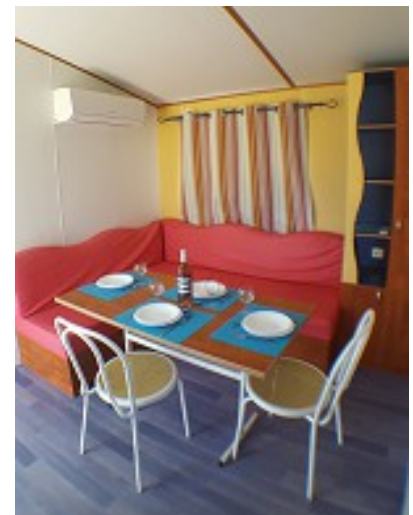

MOBIL HOME 6 PLACES WATIPI + 7,20X3,80 CLIMATISE

DISPOSITION INTERIEURE